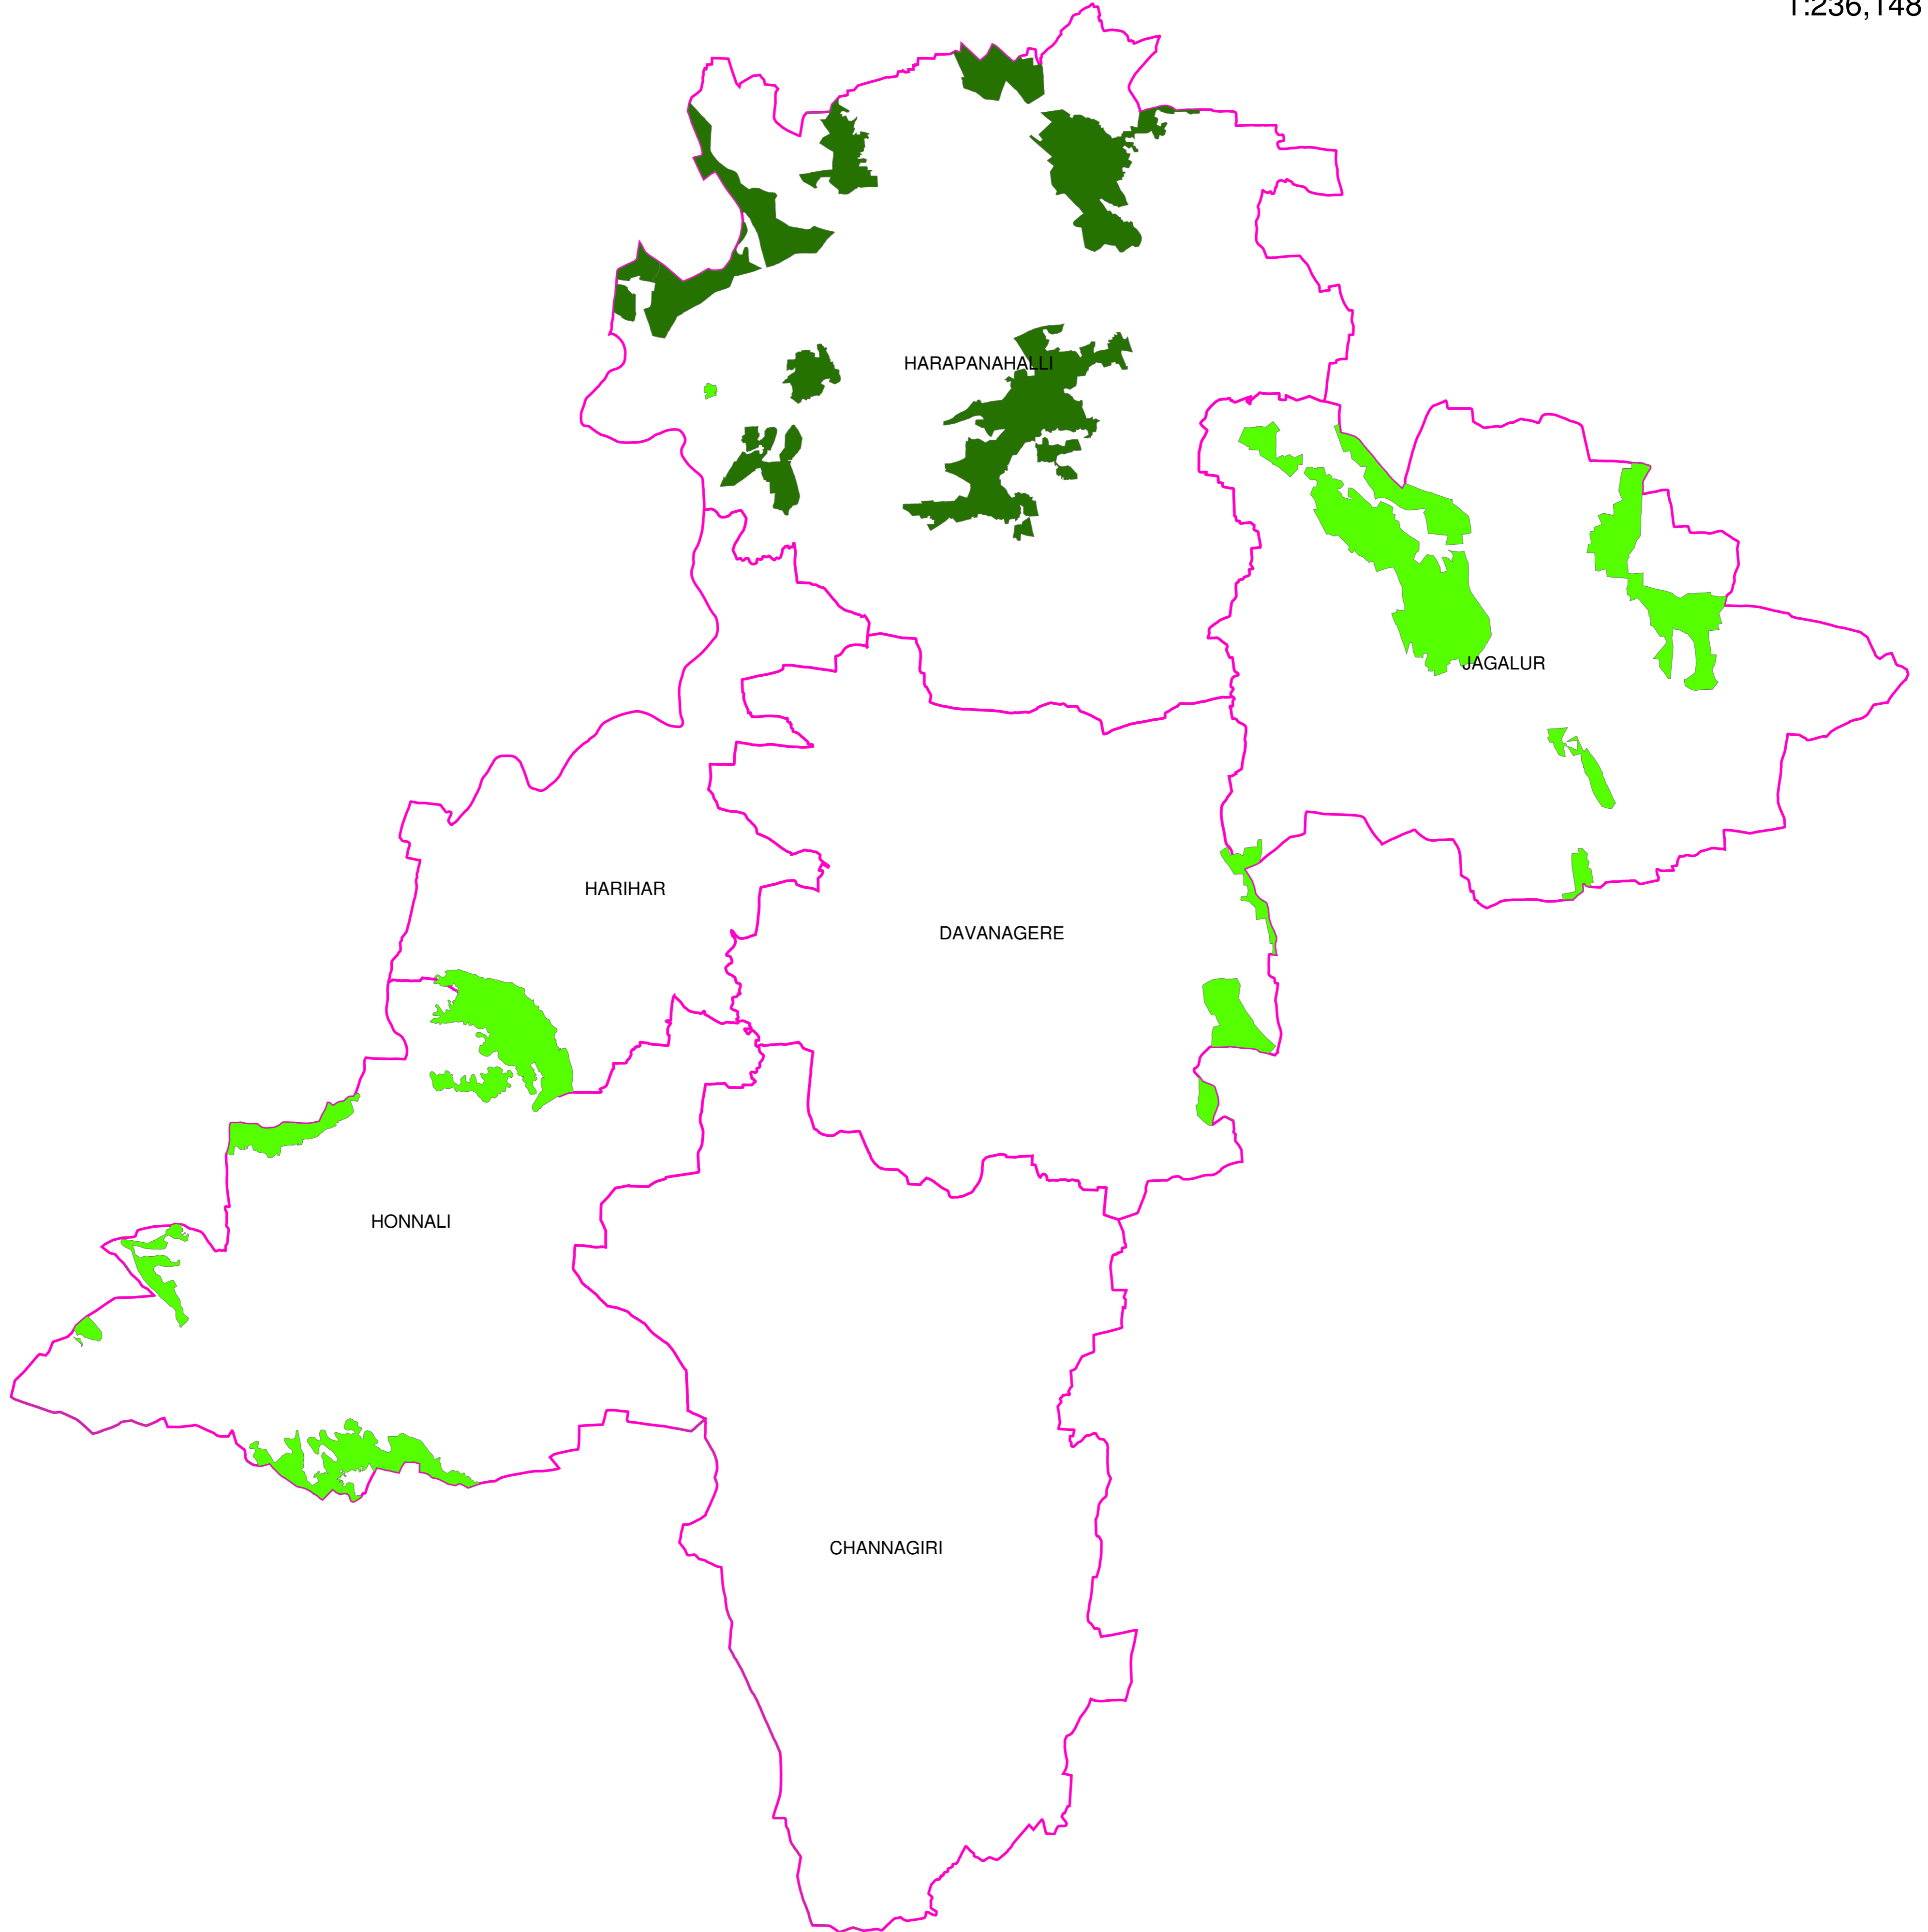

# FOREST MAP OF DAVANAGERE DISTRICT

**Legend**

- Taluk Boundary
- Protected Forest
- Reserve Forest

Prepared By

District GeoInformatics Cell  
Zilla Panchayath  
Davanagere