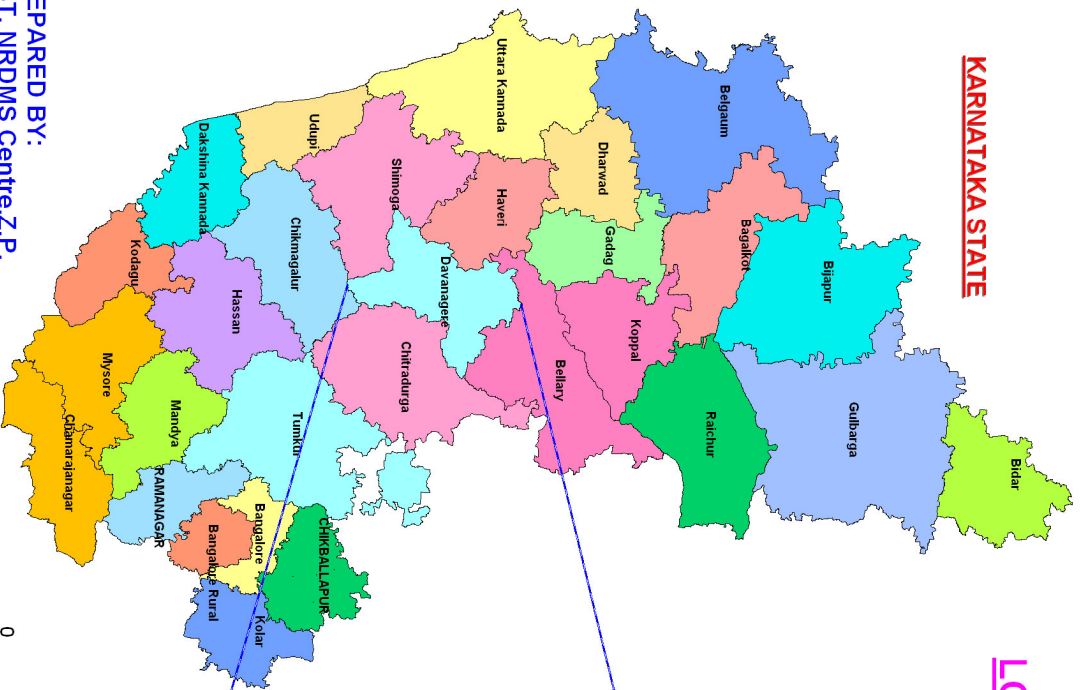

KARNATAKA STATE

LOCATION MAP OF DAVANGERE DISTRICT

DAVANGERE DIST.

PREPARED BY:
DIST. NRDMS Centre, Z.P.
Davangere