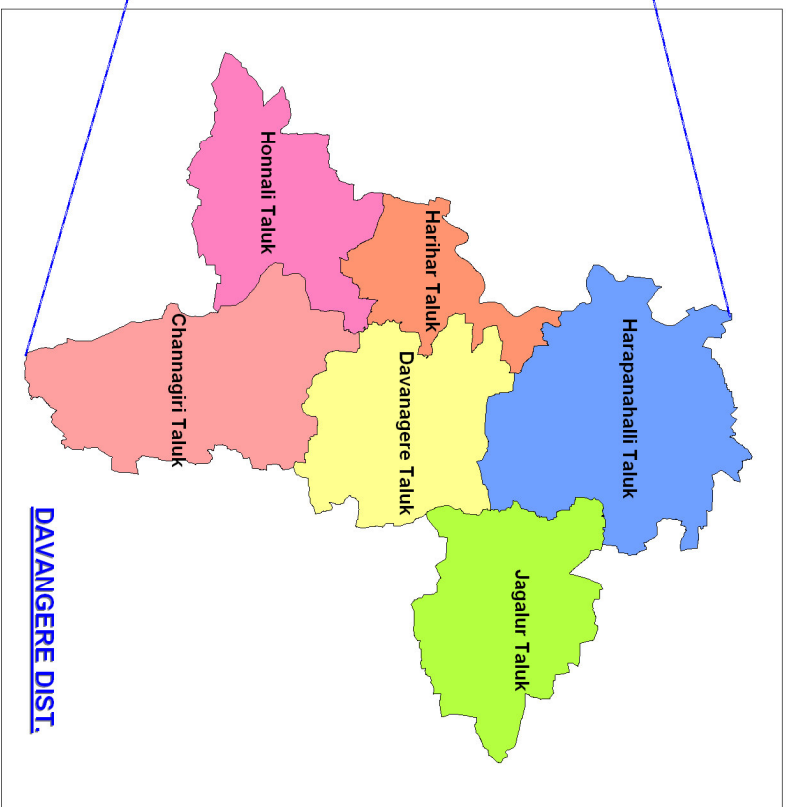

KARNATAKA STATE

LOCATION MAP OF DAVANGERE DISTRICT

DAVANGERE DIST.

PREPARED BY:
DIST. NRDMS Centre, Z.P.
Davangere