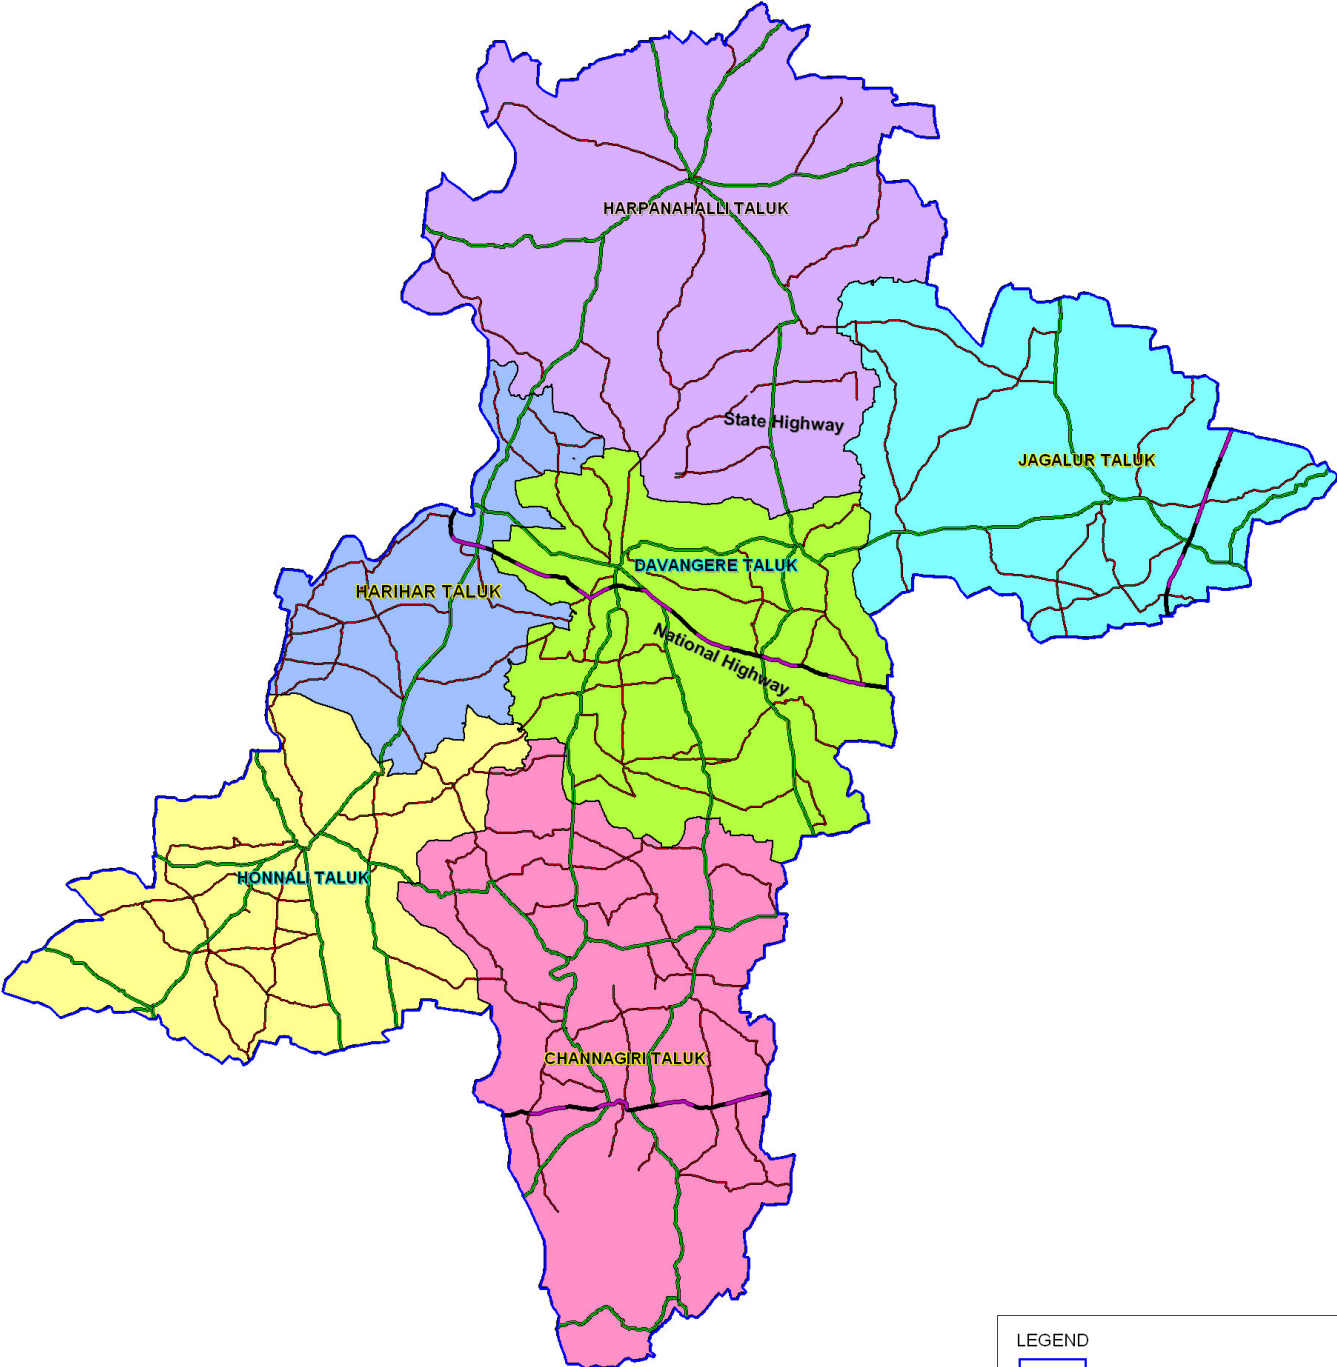

**DAVANGERE DISTRICT MAP**

LEGEND

	District Boundary
	Taluk Boundary
	State Highway - SH
	National Highway - NH
	Meager District Road - MDR

**PREPARED AT:**  
**Dist. NRDMS Centre, Z.P.**  
**Davangere**