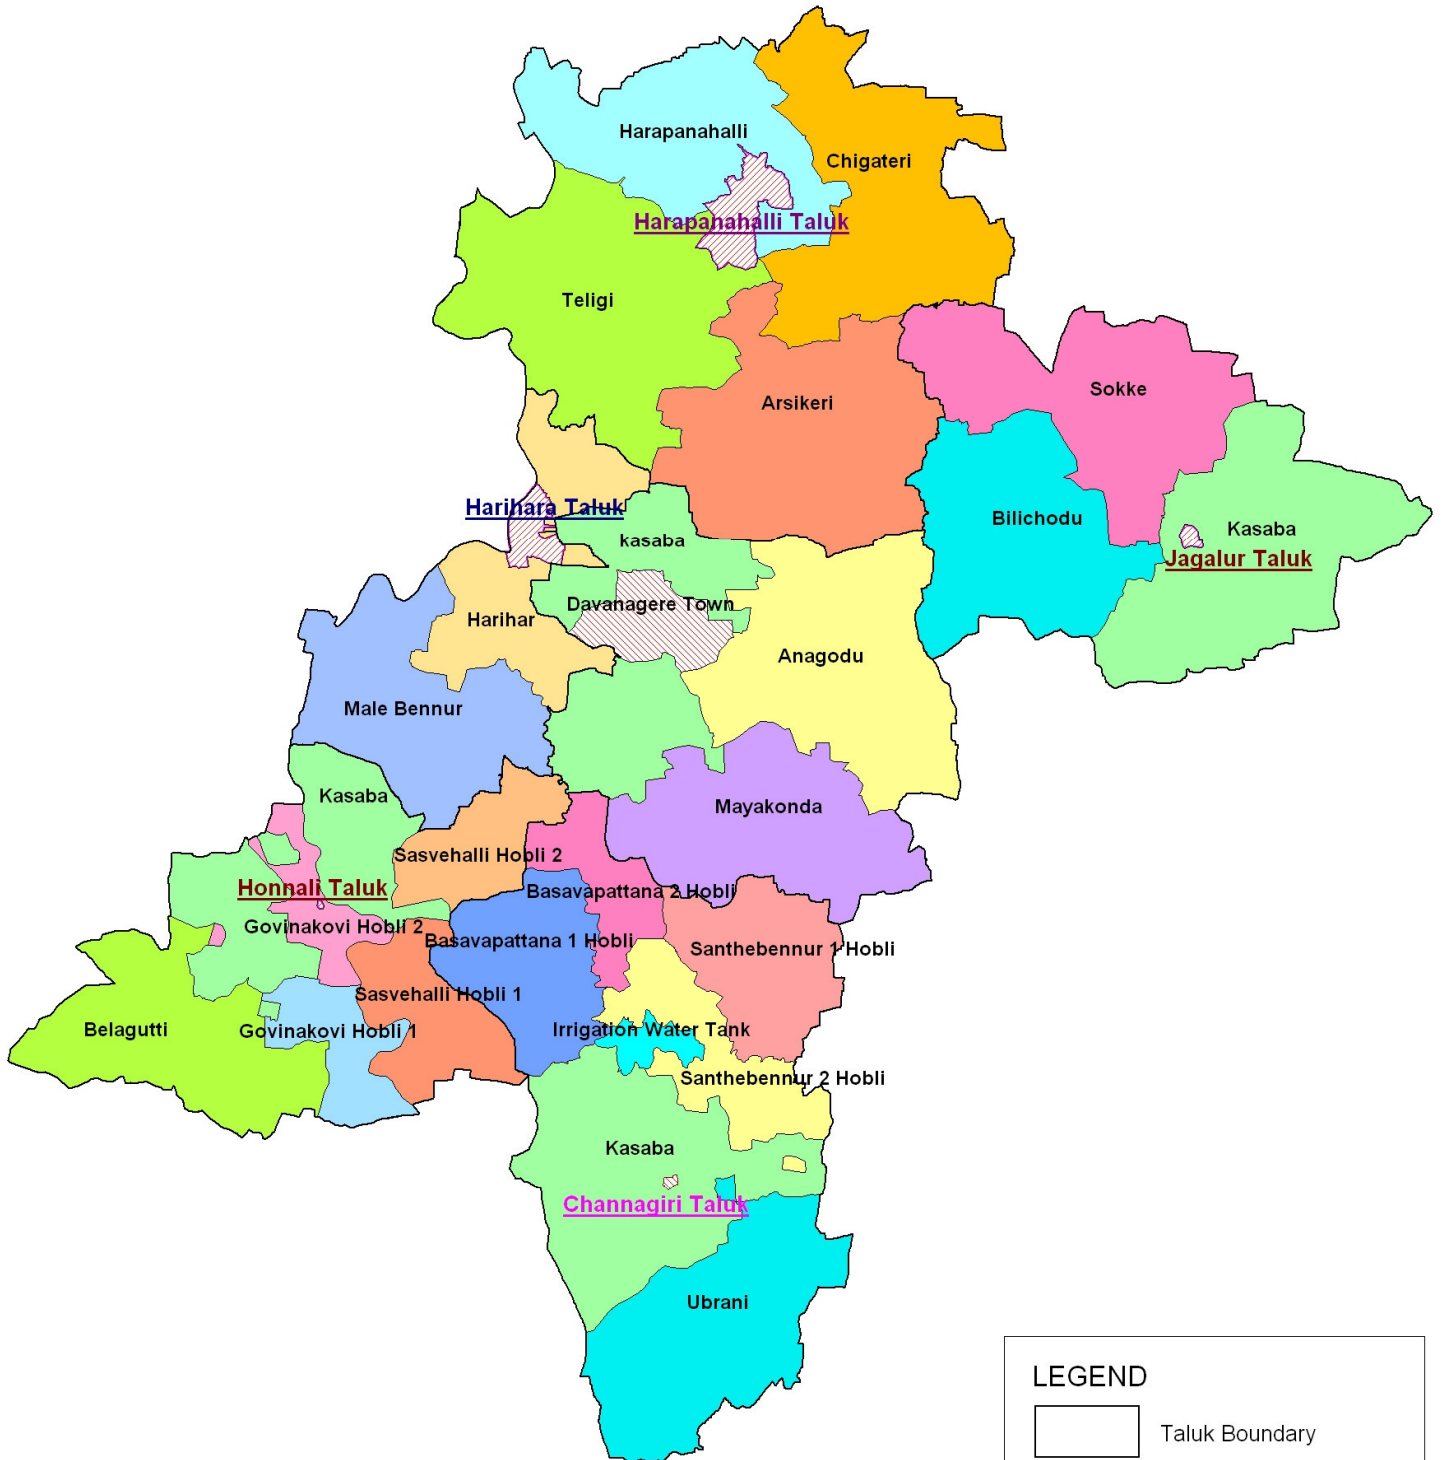

# HOBLI MAP OF DAVANGERE DISTRICT

**LEGEND**

-  Taluk Boundary
-  Town Boundary
-  Town Boundary
-  Irrigation Water tank
-  Town Boundary

**PREPARED BY:**  
DIST.NRDMS Centre  
Zilla Panchayath  
Davangere.