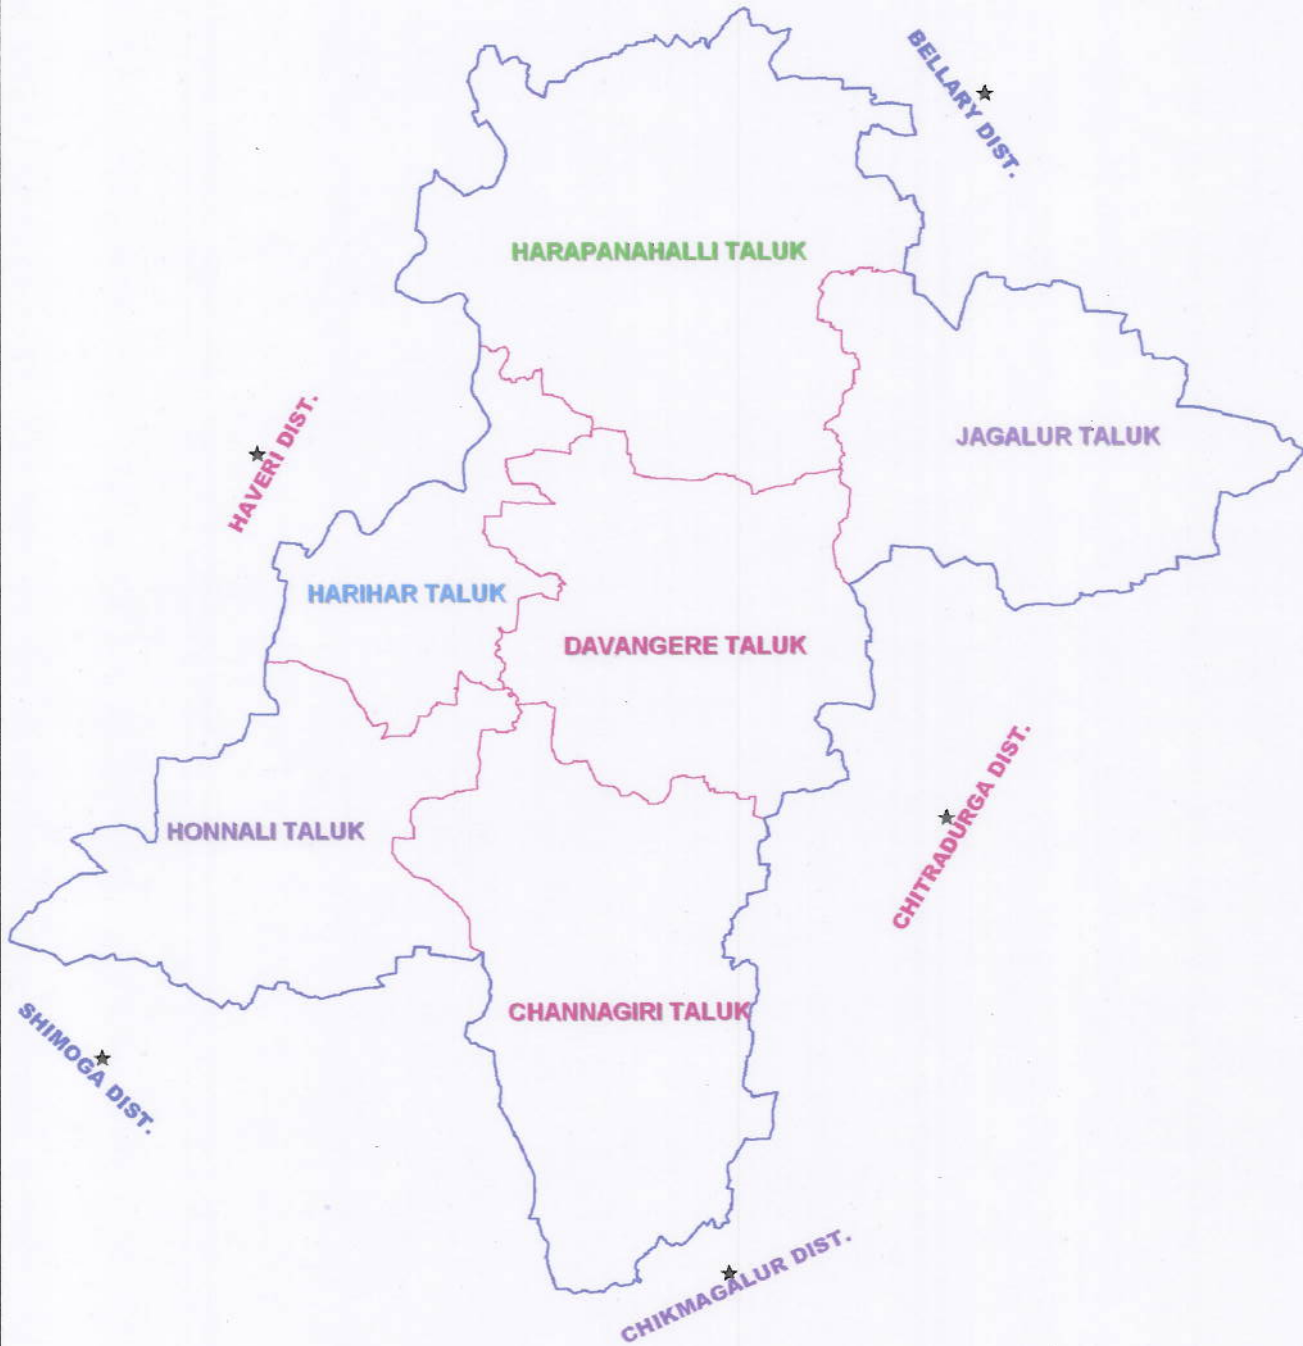

DAVANAGERE DISTRICT MAP

PREPARED BY :
DIST.NRDMS Centre, ZP
Davangere

GRAMA PANCHAYATH - MAP OF DAVANGERE TALUK

LEGEND

-  GP - Headquartes
-  GP - Boundry
-  Davangere Town
-  GP - Boundry

PREPARED BY:
NRDMS Centre, Z.P
Davangere

GRAMA PANCHAYATH MAP OF HARIHARA TALUK

PREPARED BY :
 DIST.NRDMS Centre, ZP
 Davangere

LEGEND	
•	GP - Headquarters
[Blue outline]	GP - Boundary
[Pink shaded area]	Harihara Town
[White area]	Harihara Rural

KUVMANAHALLI TALUK

RANIBENNURU TALUK

KUDLIGI TALUK

HARINARA TALUK

JAGALUR TALUK

DAVANGERE TALUK

LEGEND

- GP - Headquarters
- GP - Boudary
- GP - Boudary
- Harapanahalli Town