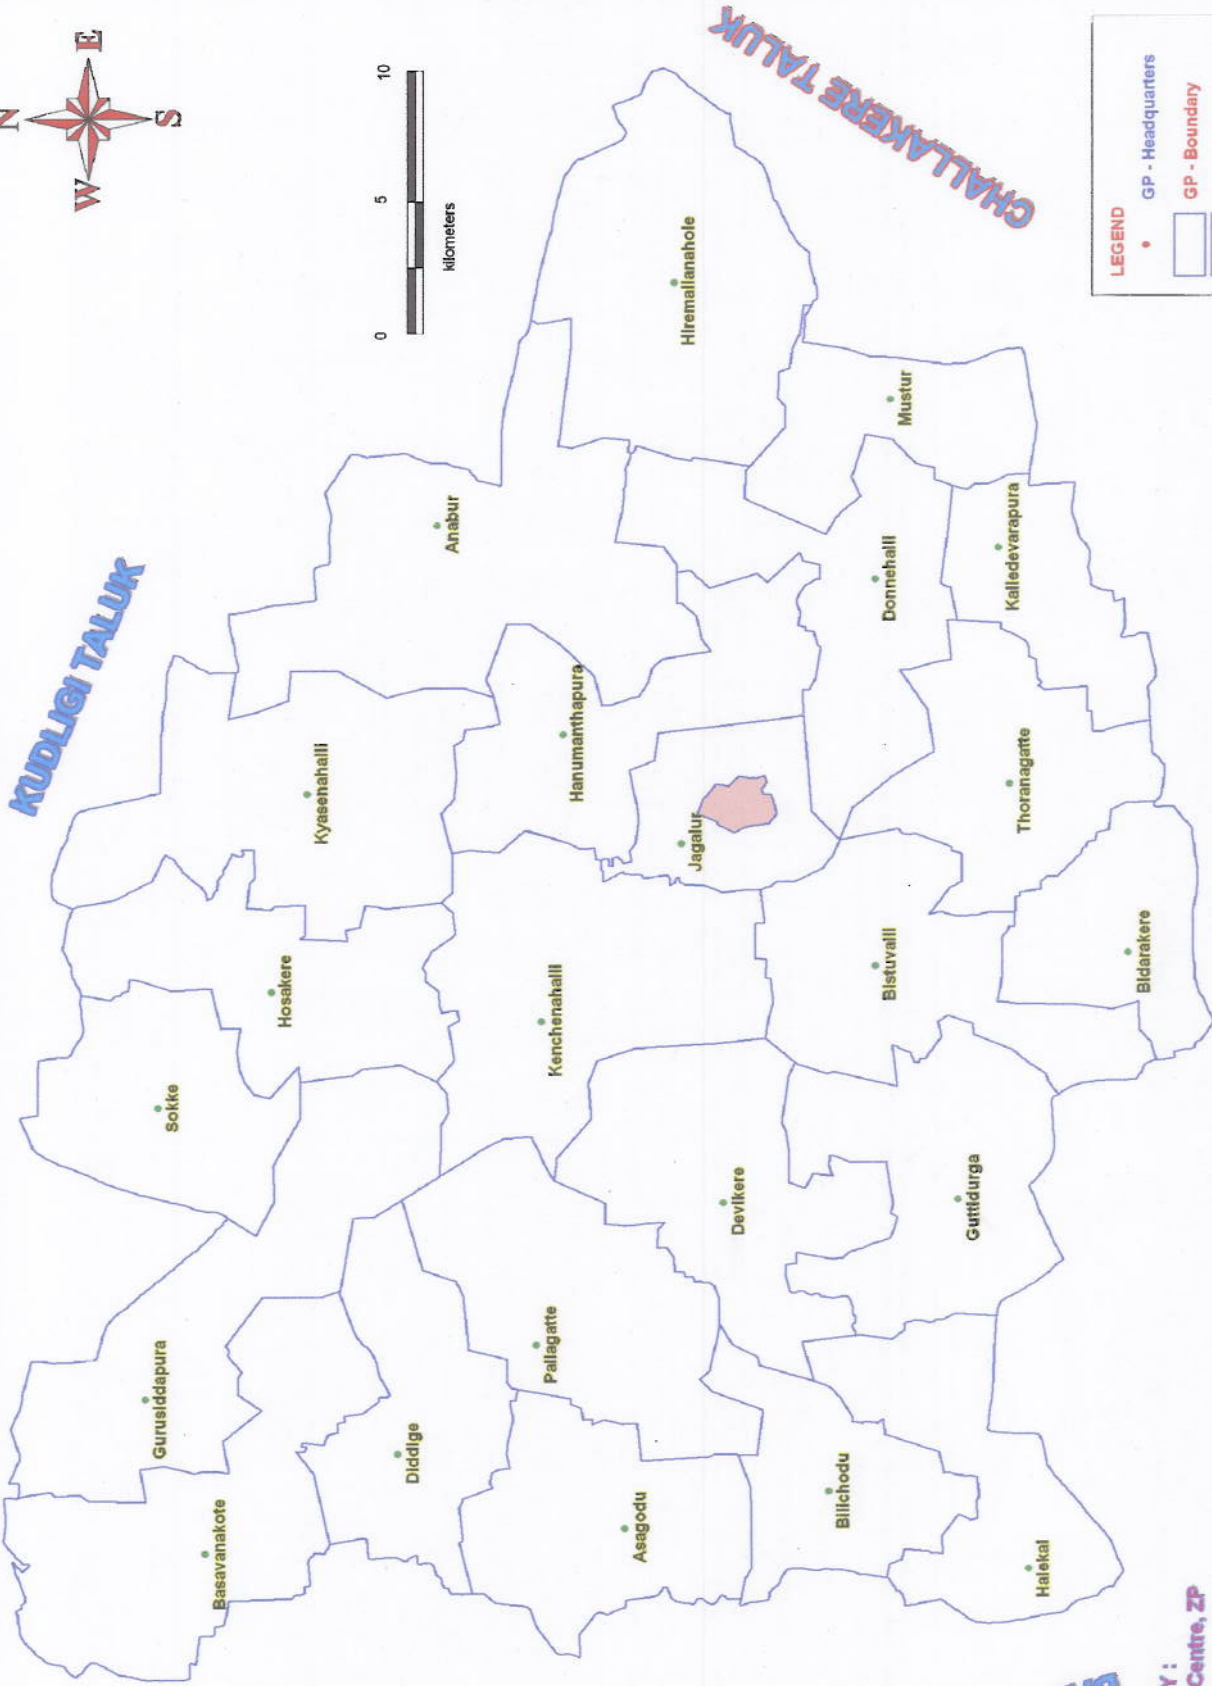

GRAMA PANCHAYATH MAP OF JAGALUR TALUK

LEGEND

- GP - Headquarters
- GP - Boundary
- Jagalur Town

HARAPANAHALLI TALUK

DAVANGERE TALUK

PREPARED BY :
DIST.NRDMS Centre, ZP
Davangere